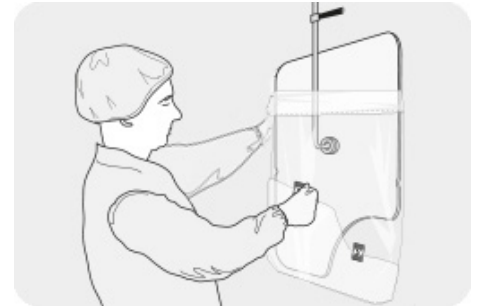

STEA-OT5 – Complete Cover for OT90001

Sterile Covers suitable for the radiation protective shield OT90001 – Complete Cover.

Characteristics

The sterile covers are like sterile covers already on the market equipped with an elastic band.

Technical Data

Scope of Delivery: Box with 50 Covers

Dimensions 75 x 120 cm (W x H)

Compatible with:

- Radiation Protective Shield OT90001

Are you interested in our steril cover STEA-OT5? Please send us a nonbinding request for a quote.