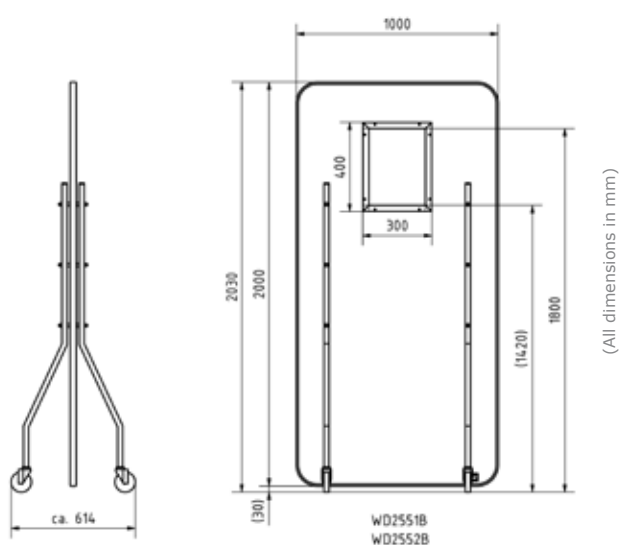

WD255

MAVIG

Mobile X-Ray Protection WD255

Solid X-Ray protection can also be economical.

That is why the WD255 was created as a price sensitive solution ideal for workplace shielding. The slim and light-weight design protects the user from radiation while allowing the shield to take up a minimal amount of space and making it easy to move when not in use.

MAVIG offers the mobile shield WD255 in two different lead equivalent values depending on the client's needs. Customized solutions can also be provided.

Standard Shield Variations, Window (30 x 40 cm)

Article No.	Size (W x H)	Lead Value
WD2551B	100 x 200 cm, with window	Pb 1.00 mm
WD2552B	100 x 200 cm, with window	Pb 2.00 mm